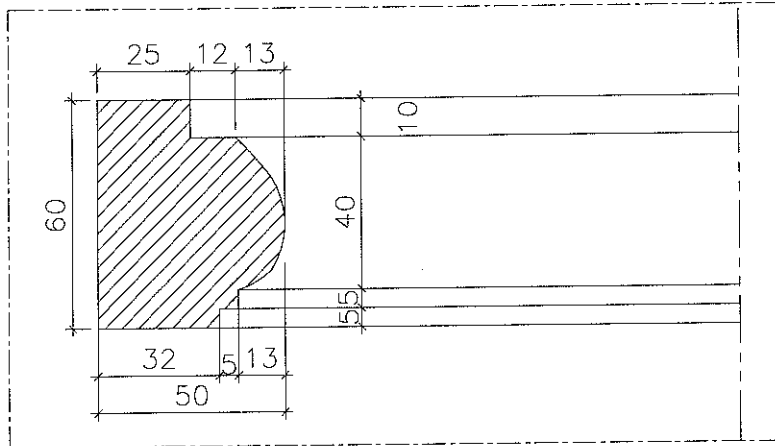

ENQUIRY FOR SUPPLY OF MARBLE
ANNEXURE-I

SI No	Description	Qty	Unit	Remarks
FLOOR TILES (Tile Sizes required are 640mm x 640mm & 320mm x 320mm)				
1	Estremoz Crème, 20mm thick	2200	m2	
2	Verde Guatemala India, 20mm thick	75	m2	
3	Giallo Reale, 20mm thick	35	m2	
4	Azul Bochiera, 20mm thick	25	m2	
5	Blue Mona, 20mm thick	11	m2	
PROFILED MARBLE MOLDS - DETAILS ATTACHED				
6	MOLD MPN 1 in Estremoz Crème	1700	m	PLEASE FIND ATTACHED DETAILED SKETCHES WITH DIMENSIONS FOR MPN1, MM01, MM02 & MM03
7	MOLD MMO 2 in Estremoz Crème	1000	m	
8	MOLD MMO 3 in Verde Guatemala India	60	m	
9	MOLD MPN 1 in Giallo Reale	40	m	
10	MOLD MPN 1 in Azul Bochiera	60	m	
11	MOLD MMO 2 in Blue Mona	60	m	
12	MOLD MMO 3 in Crema Valencia	90	m	
13	MOLD MMO 2 in Giallo Dorado	100	m	
14	MOLD MMO 1 in Rosso Francia Languedoc	770	m	
15	MOLD MPN 1 in Silvia Oro	110	m	
16	MOLD MPN 1 in Verde Serano	250	m	

MMO 2
SCALE : 1:2

MPN 1
SCALE : 1:2

MMO 1
 SCALE : 1:2

MMO 3
 SCALE : 1:2