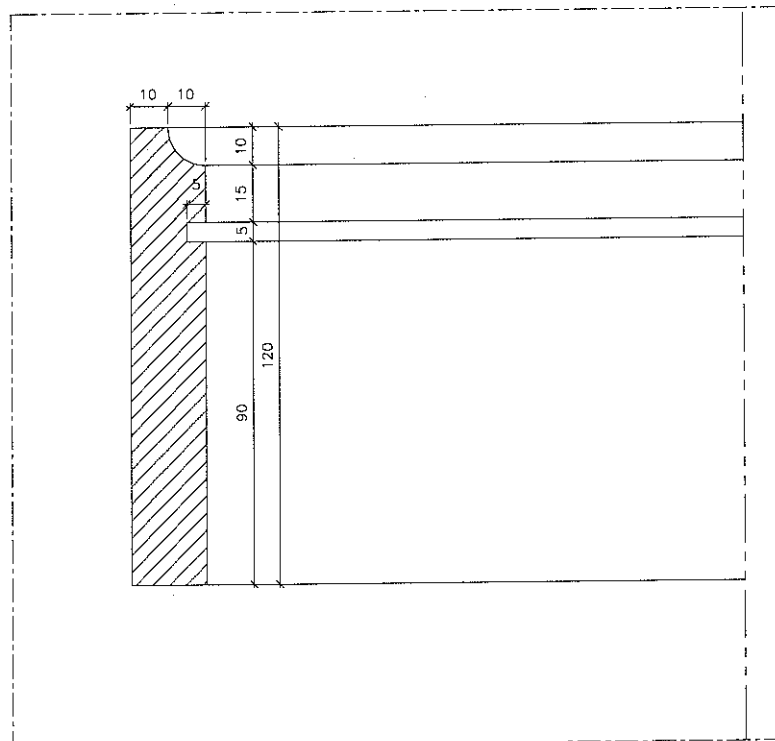

ENQUIRY FOR SUPPLY OF MARBLE
ANNEXURE-I

SI No	Description	Qty	Unit	Remarks
FLOOR TILES (Tile Sizes required are 640mm x 640mm & 320mm x 320mm)				
1	Estremoz Crème, 20mm thick	2200	m2	
2	Verde Guatemala India, 20mm thick	75	m2	
3	Giallo Reale, 20mm thick	35	m2	
4	Azul Bochiera, 20mm thick	25	m2	
5	Blue Mona, 20mm thick	11	m2	
PROFILED MARBLE MOLDS - DETAILS ATTACHED				
6	MOLD MPN 1 in Estremoz Crème	1700	m	PLEASE FIND ATTACHED DETAILED SKETCHES WITH DIMENSIONS FOR MPN1, MM01, MM02 & MM03
7	MOLD MMO 2 in Estremoz Crème	1000	m	
8	MOLD MMO 3 in Verde Guatemala India	60	m	
9	MOLD MPN 1 in Giallo Reale	40	m	
10	MOLD MPN 1 in Azul Bochiera	60	m	
11	MOLD MMO 2 in Blue Mona	60	m	
12	MOLD MMO 3 in Crema Valencia	90	m	
13	MOLD MMO 2 in Giallo Dorado	100	m	
14	MOLD MMO 1 in Rosso Francia Languedoc	770	m	
15	MOLD MPN 1 in Silvia Oro	110	m	
16	MOLD MPN 1 in Verde Serano	250	m	

MMO 2
SCALE : 1:2

MPN 1
SCALE : 1:2

MMO 1
 SCALE : 1:2

MMO 3
 SCALE : 1:2