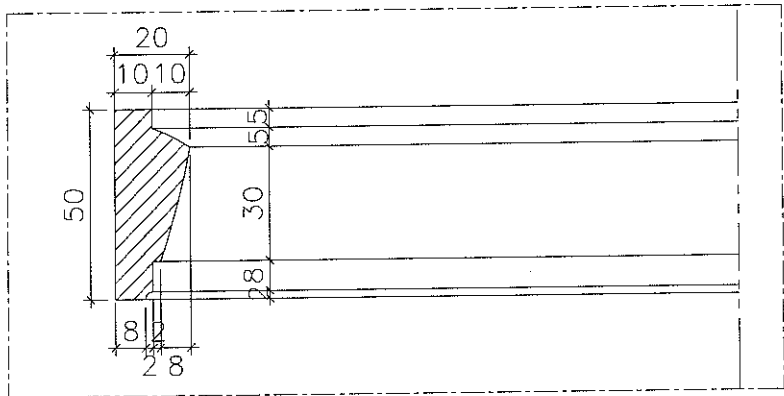

ENQUIRY FOR SUPPLY OF MARBLE
ANNEXURE-I

SI No	Description	Qty	Unit	Remarks
FLOOR TILES (Tile Sizes required are 640mm x 640mm & 320mm x 320mm)				
1	Estremoz Crème, 20mm thick	2200	m2	
2	Verde Guatemala India, 20mm thick	75	m2	
3	Giallo Reale, 20mm thick	35	m2	
4	Azul Bochiera, 20mm thick	25	m2	
5	Blue Mona, 20mm thick	11	m2	
PROFILED MARBLE MOLDS - DETAILS ATTACHED				
6	MOLD MPN 1 in Estremoz Crème	1700	m	PLEASE FIND ATTACHED DETAILED SKETCHES WITH DIMENSIONS FOR MPN1, MM01, MM02 & MM03
7	MOLD MMO 2 in Estremoz Crème	1000	m	
8	MOLD MMO 3 in Verde Guatemala India	60	m	
9	MOLD MPN 1 in Giallo Reale	40	m	
10	MOLD MPN 1 in Azul Bochiera	60	m	
11	MOLD MMO 2 in Blue Mona	60	m	
12	MOLD MMO 3 in Crema Valencia	90	m	
13	MOLD MMO 2 in Giallo Dorado	100	m	
14	MOLD MMO 1 in Rosso Francia Languedoc	770	m	
15	MOLD MPN 1 in Silvia Oro	110	m	
16	MOLD MPN 1 in Verde Serano	250	m	

MMO 2
SCALE : 1:2

MPN 1
SCALE : 1:2

MMO 1
 SCALE : 1:2

MMO 3
 SCALE : 1:2