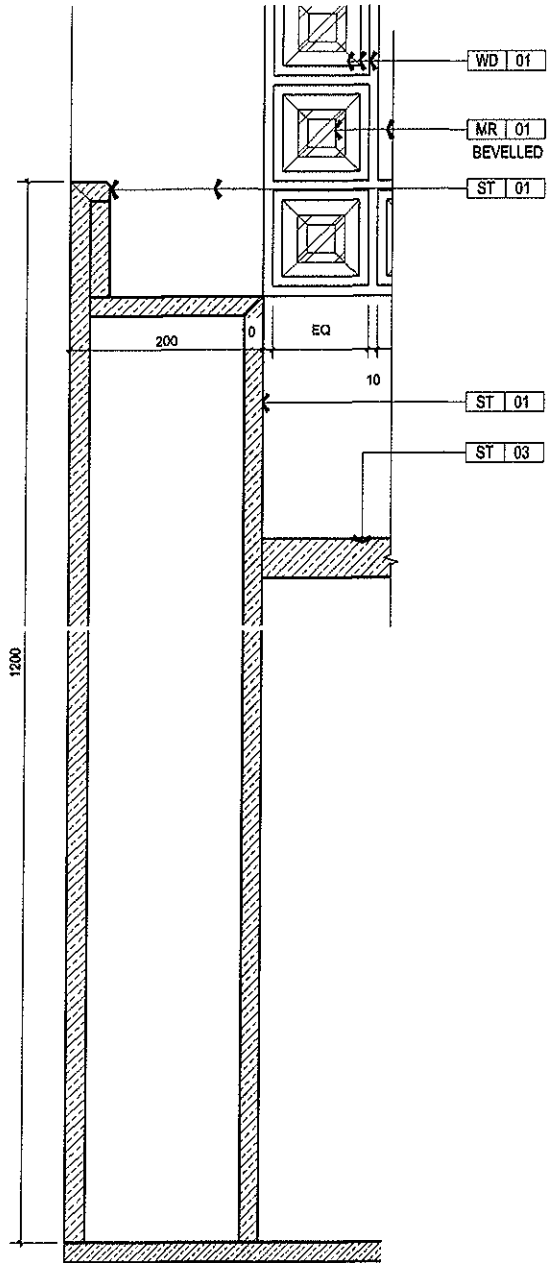

Supply of Marbles for Suites at Level 7			
Sl. No	Description	Qty	Unit
22	20mm thick Crema Marfill marble for thresholds with chamfered edges		
a	100 mm wide x 900mm long	48	Nos
b	150 mm wide x 800mm long	48	Nos
c	200 mm wide x 750mm long	192	Nos
d	200 mm wide x 900mm long	144	Nos
e	250 mm wide x 1200mm long	96	Nos
23	20mm thick Medallion, overall size 300 x 520 mm long, complete with Crema Marfill marble & Sunny marble inserts, as per the attached drawing (Refer Sketch F)	144	Nos
24	20mm thick Sunny marble floor tiles with non-slip finish		
a	300mmx600mm	120	Sqm
25	20mm thick Sunny marble wall tiles		
a	360mmx600mm	144	Sqm
26	20mm thick Sunny marble floor tiles		
a	Inserts 50 x 300 mm long	864	Nos
27	20mm thick Sunny marble border tiles		
a	100 mm wide x 600mm long	624	Rm
28	20mm thick Sunny marble slabs for table tops		
a	400mmx880mm	48	Nos
b	400mmx740mm	48	Nos
29	20mm thick Onyx- "Cappuccino" marble tiles		
a	Inserts, 50 x 1000 mm long	48	Nos
30	20mm thick Onyx - "Cappuccino" marble tiles		
a	50x50 mm inserts to walls	438	Nos

Supply of Marbles for Suites at Level 7			
Sl. No	Description	Qty	Unit
31	20mm thick Onyx - "Cappuccino" marble slabs for table tops		
a	600mmx890mm	96	Nos
b	450mmx1600mm	96	Nos
c	450mmx600mm	96	Nos
d	600mm Dia	48	Nos
e	350mmx1300mm	48	Nos
f	250mmx1100mm (same detail as 14e)	96	Nos
32	40mm thick Onyx - "Cappuccino" marble slabs for counter tops		
a	600mmx1260mm (same detail as 15a)	96	Nos
Note : All table tops should have rounded edges			

FOR GUEST ROOMS

SKETCH - A

4E SECTION @ BATH TUB
 SCALE 1:5

SKETCH-B

13A SECTION @ BASIN COUNTER
 SCALE 1:10

SKETCH-D

13B SECTION @ LOW WALL @ BASIN
SCALE 1:5

13C DETAIL @ BASIN COUNTER
SCALE 1:5