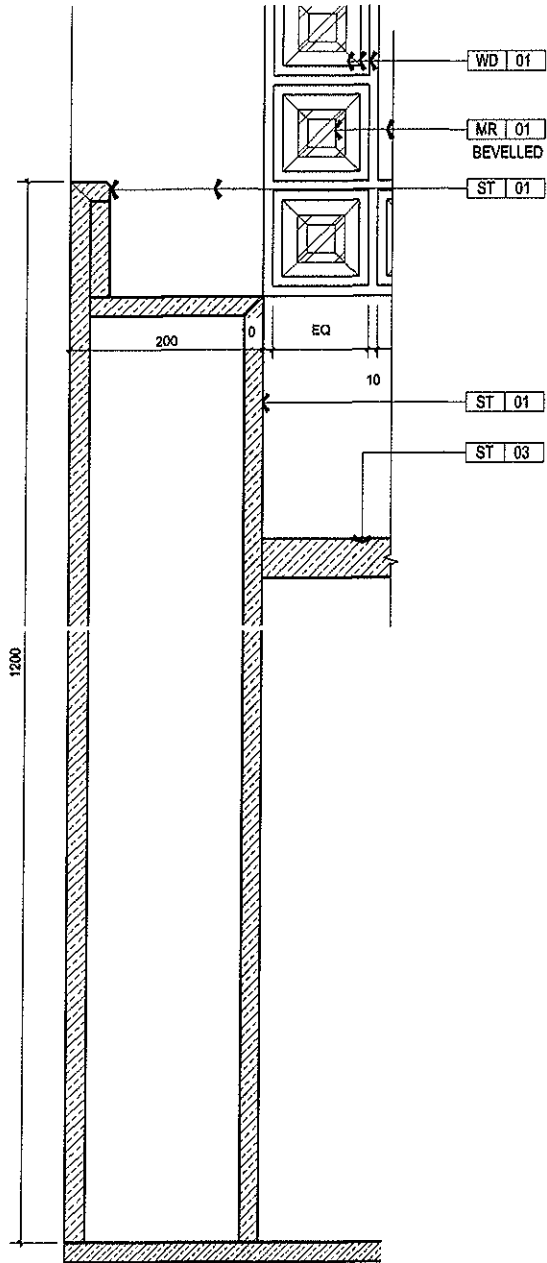

Supply of Marbles for Suites at Level 7			
Sl. No	Description	Qty	Unit
22	20mm thick Crema Marfill marble for thresholds with chamfered edges		
a	100 mm wide x 900mm long	48	Nos
b	150 mm wide x 800mm long	48	Nos
c	200 mm wide x 750mm long	192	Nos
d	200 mm wide x 900mm long	144	Nos
e	250 mm wide x 1200mm long	96	Nos
23	20mm thick Medallion, overall size 300 x 520 mm long, complete with Crema Marfill marble & Sunny marble inserts, as per the attached drawing (Refer Sketch F)	144	Nos
24	20mm thick Sunny marble floor tiles with non-slip finish		
a	300mmx600mm	120	Sqm
25	20mm thick Sunny marble wall tiles		
a	360mmx600mm	144	Sqm
26	20mm thick Sunny marble floor tiles		
a	Inserts 50 x 300 mm long	864	Nos
27	20mm thick Sunny marble border tiles		
a	100 mm wide x 600mm long	624	Rm
28	20mm thick Sunny marble slabs for table tops		
a	400mmx880mm	48	Nos
b	400mmx740mm	48	Nos
29	20mm thick Onyx- "Cappuccino" marble tiles		
a	Inserts, 50 x 1000 mm long	48	Nos
30	20mm thick Onyx - "Cappuccino" marble tiles		
a	50x50 mm inserts to walls	438	Nos

FOR GUEST ROOMS

SKETCH - A

4E SECTION @ BATH TUB
 SCALE 1:5

SKETCH-B

SKETCH-C

12D FRONT VIEW @ BASIN COUNTER
SCALE 1:10

13A SECTION @ BASIN COUNTER
 SCALE 1:10

SKETCH-D