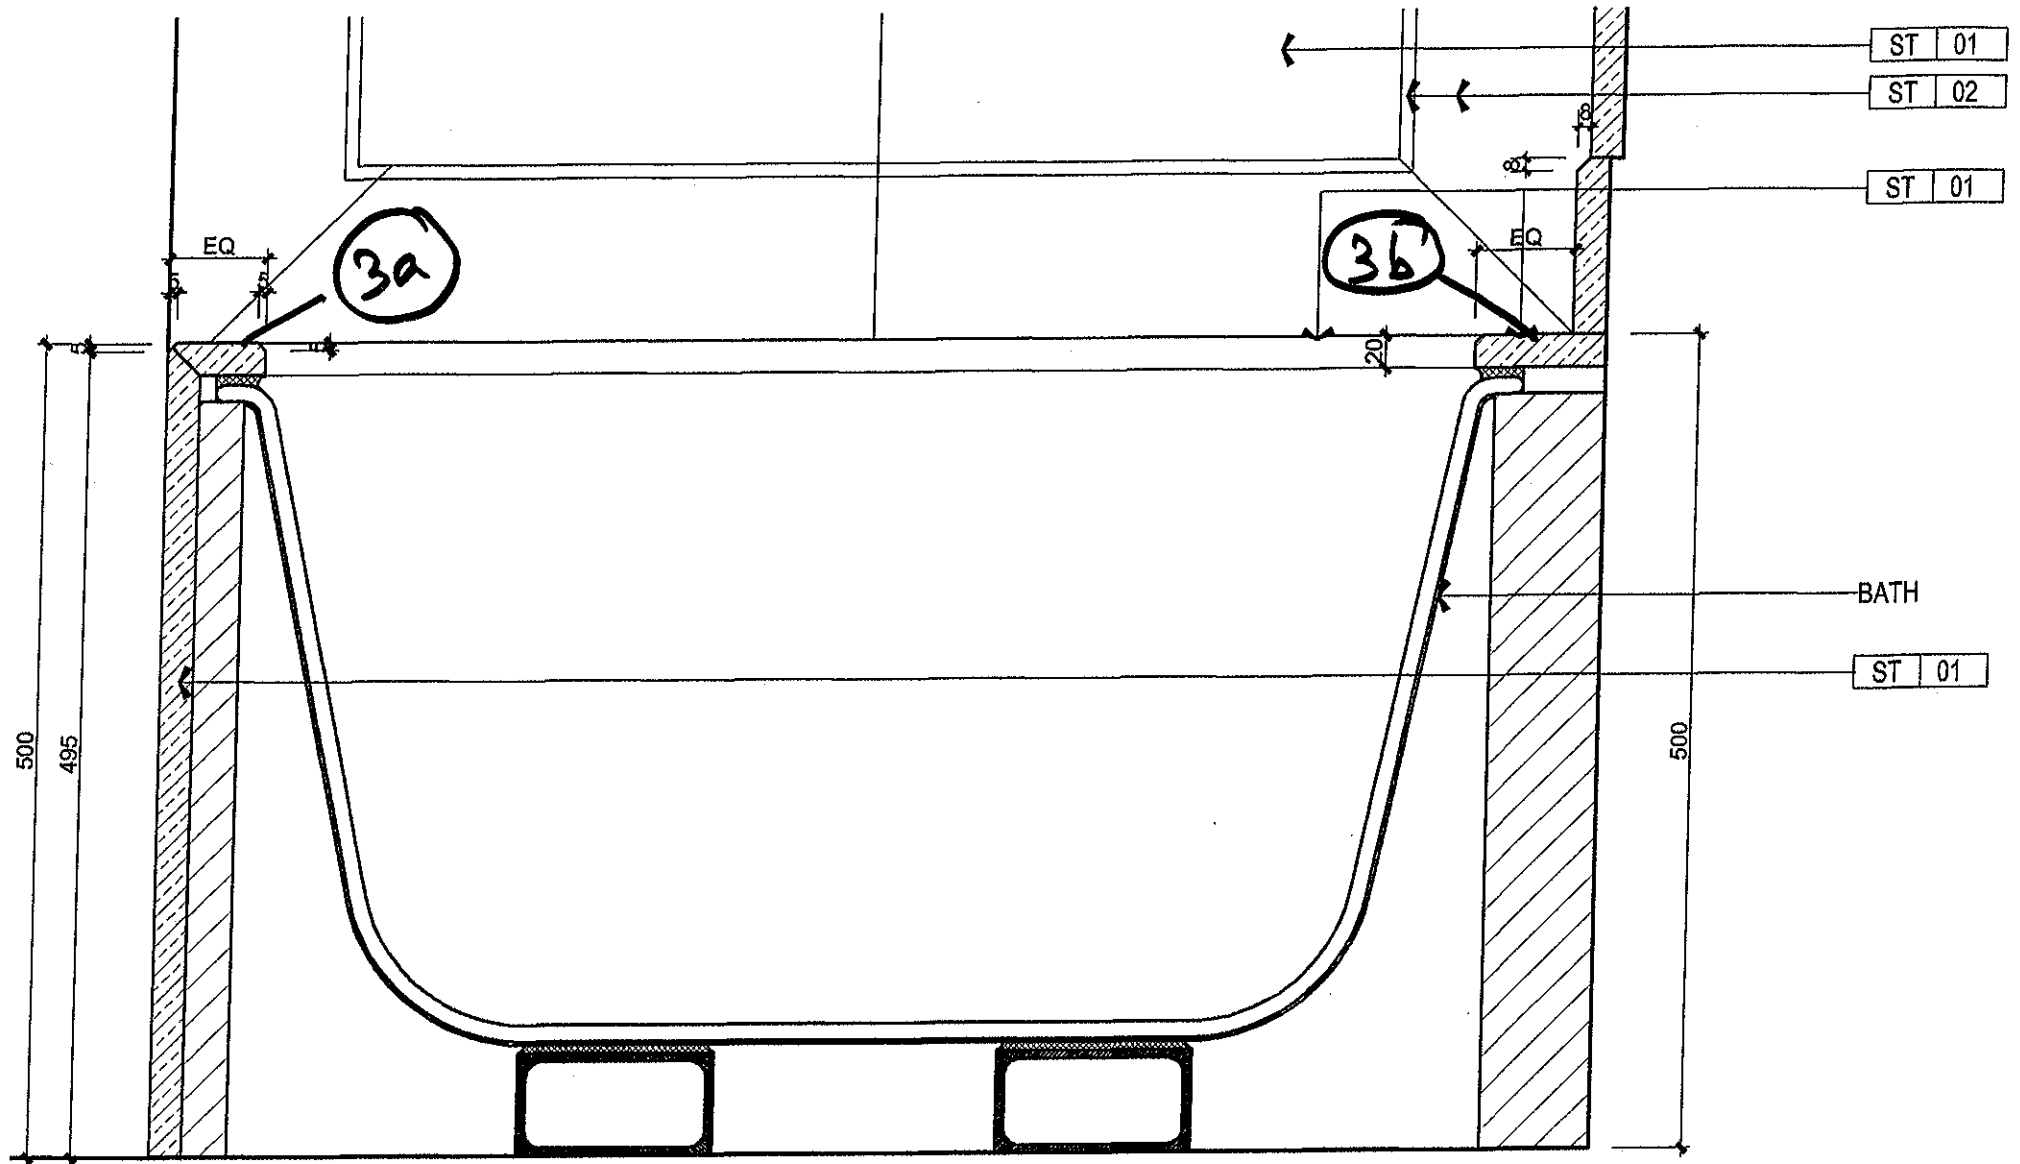

4E SECTION @ BATH TUB
SCALE 1:5

SKETCH-B