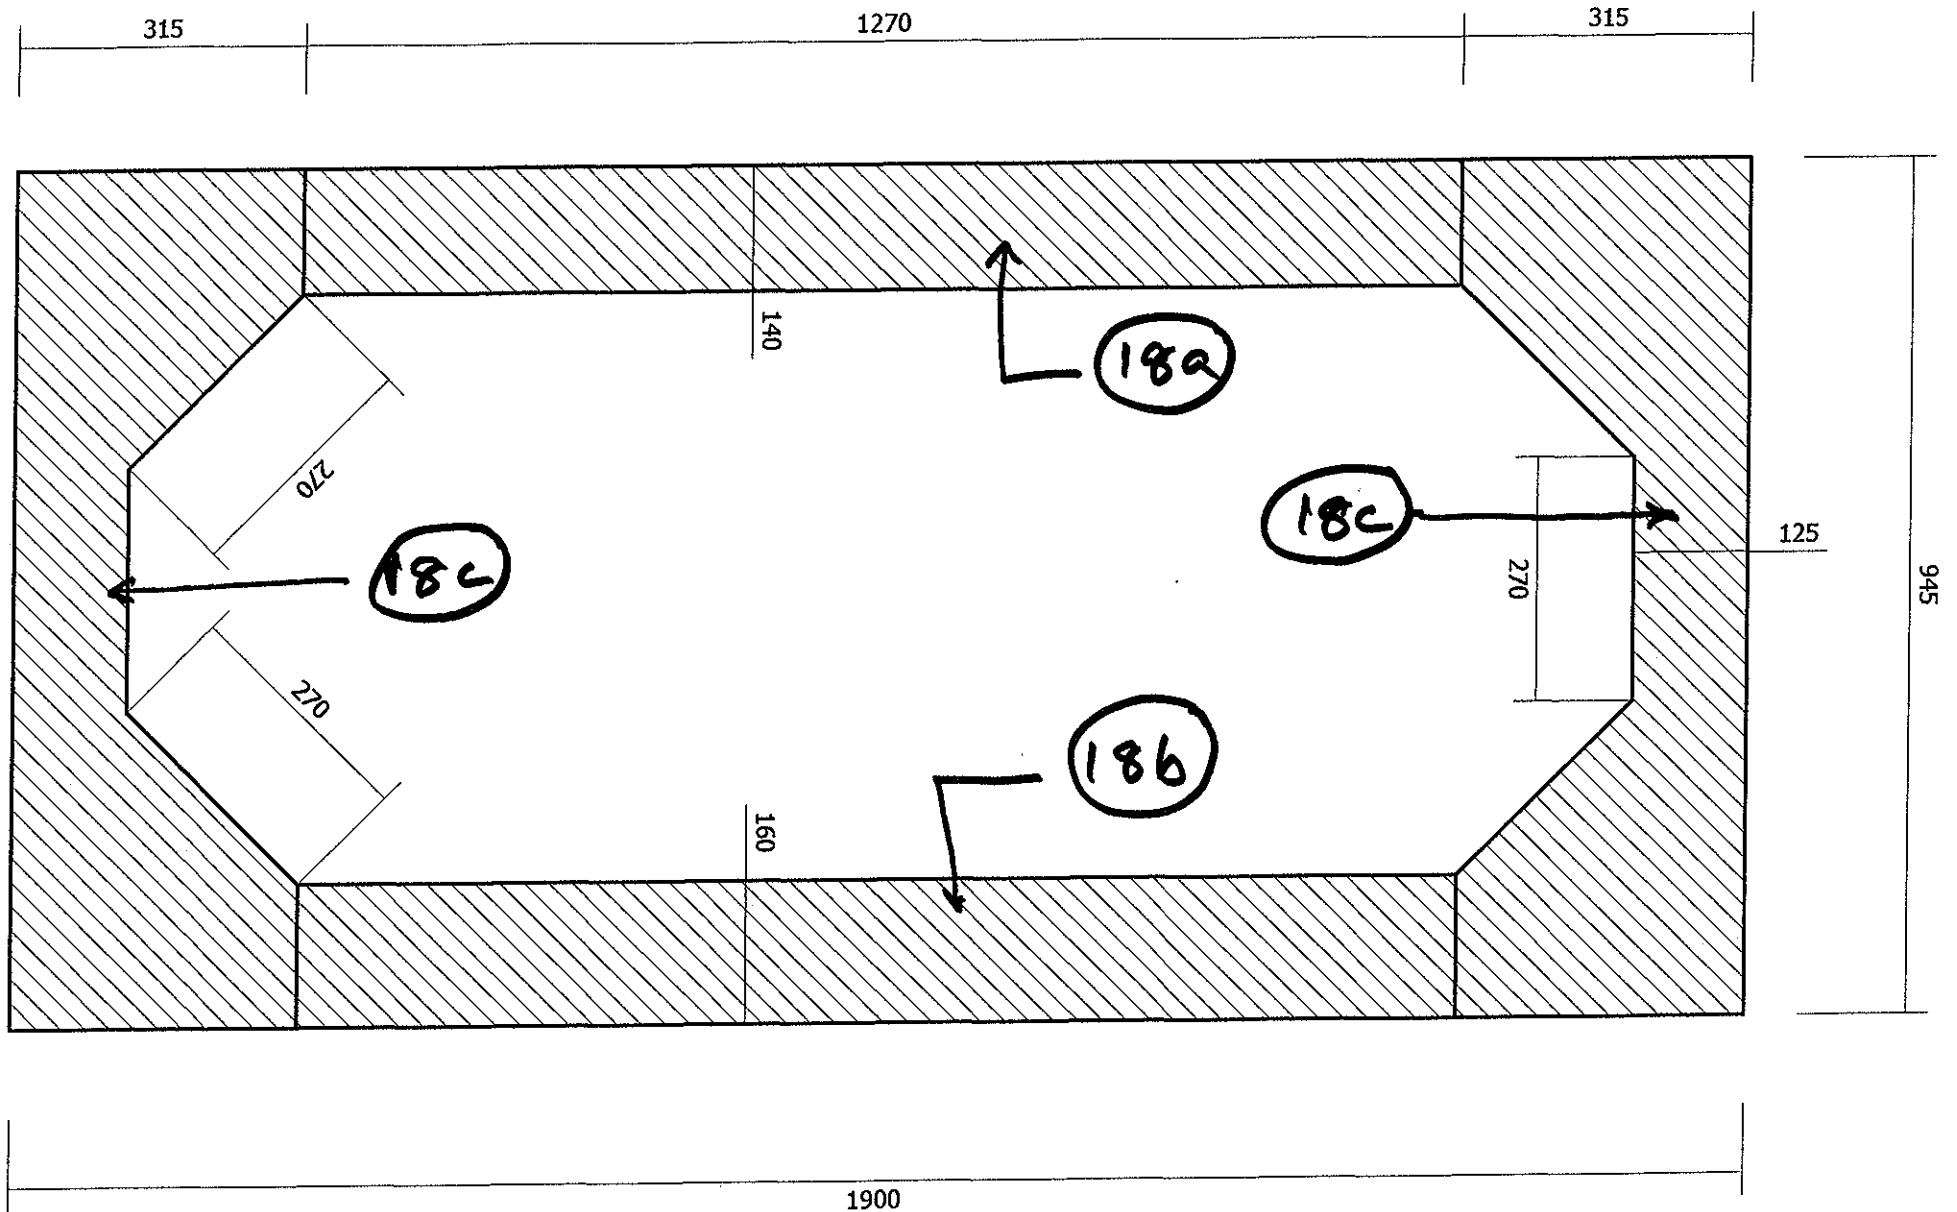

Supply of Marbles for Suites at Level 7			
Sl. No	Description	Qty	Unit
22	20mm thick Crema Marfill marble for thresholds with chamfered edges		
a	100 mm wide x 900mm long	48	Nos
b	150 mm wide x 800mm long	48	Nos
c	200 mm wide x 750mm long	192	Nos
d	200 mm wide x 900mm long	144	Nos
e	250 mm wide x 1200mm long	96	Nos
23	20mm thick Medallion, overall size 300 x 520 mm long, complete with Crema Marfill marble & Sunny marble inserts, as per the attached drawing (Refer Sketch F)	144	Nos
24	20mm thick Sunny marble floor tiles with non-slip finish		
a	300mmx600mm	120	Sqm
25	20mm thick Sunny marble wall tiles		
a	360mmx600mm	144	Sqm
26	20mm thick Sunny marble floor tiles		
a	Inserts 50 x 300 mm long	864	Nos
27	20mm thick Sunny marble border tiles		
a	100 mm wide x 600mm long	624	Rm
28	20mm thick Sunny marble slabs for table tops		
a	400mmx880mm	48	Nos
b	400mmx740mm	48	Nos
29	20mm thick Onyx- "Cappuccino" marble tiles		
a	Inserts, 50 x 1000 mm long	48	Nos
30	20mm thick Onyx - "Cappuccino" marble tiles		
a	50x50 mm inserts to walls	438	Nos

FOR GUEST ROOMS

SKETCH - A

4E SECTION @ BATH TUB
 SCALE 1:5

SKETCH-B

13A SECTION @ BASIN COUNTER
 SCALE 1:10

SKETCH-D

13B SECTION @ LOW WALL @ BASIN
SCALE 1:5

13C DETAIL @ BASIN COUNTER
SCALE 1:5

SKETCH-E

300mm x 520mm MEDALLION

ST-01 → CREMA MARPHIL

ST-02 → SUNNY MARBLE

SKETCH-F

FOR SUITES

SKETCH-G