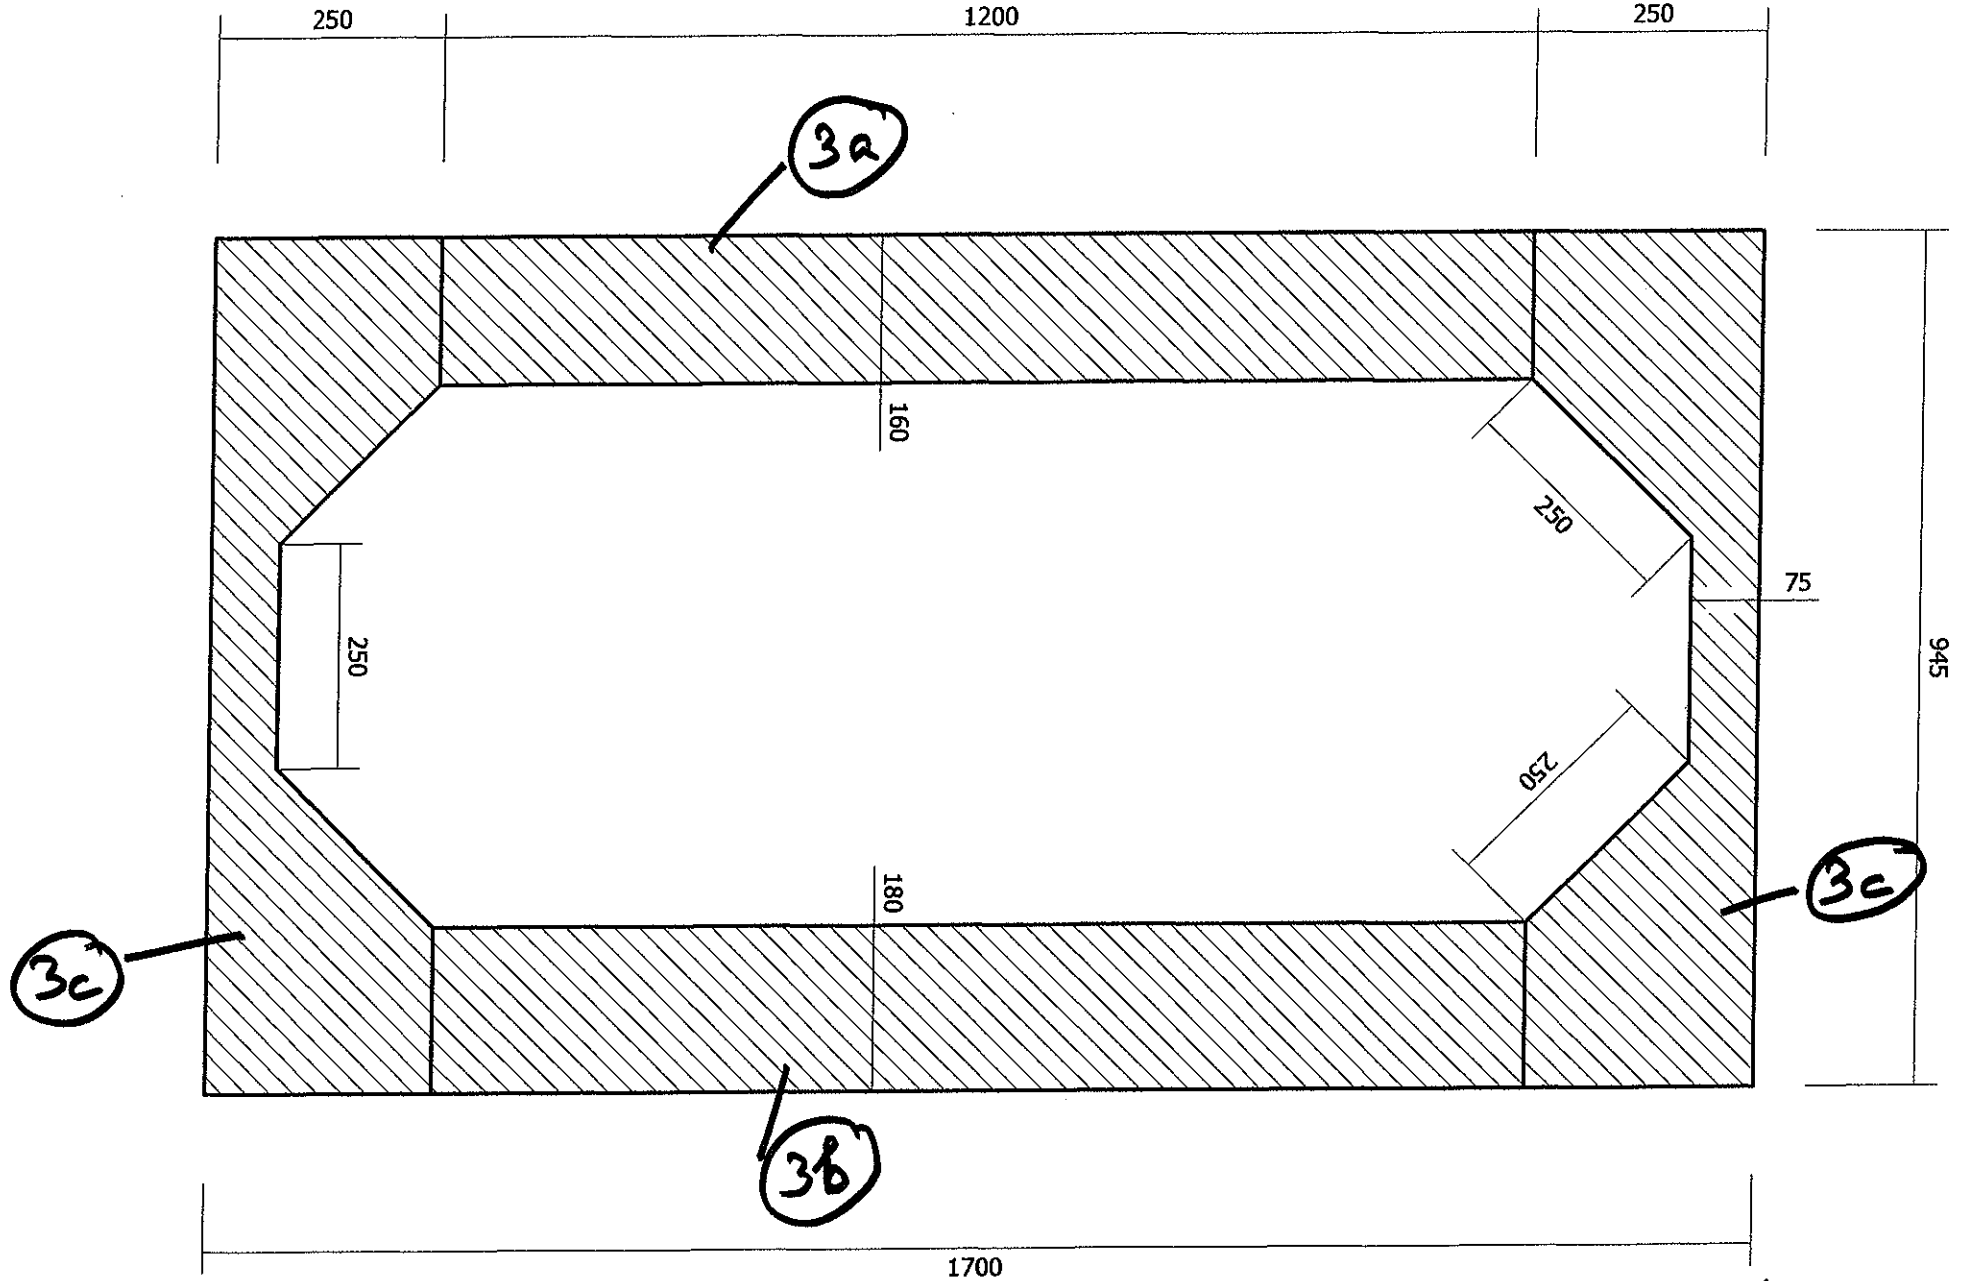

FOR GUEST ROOMS

SKETCH - A