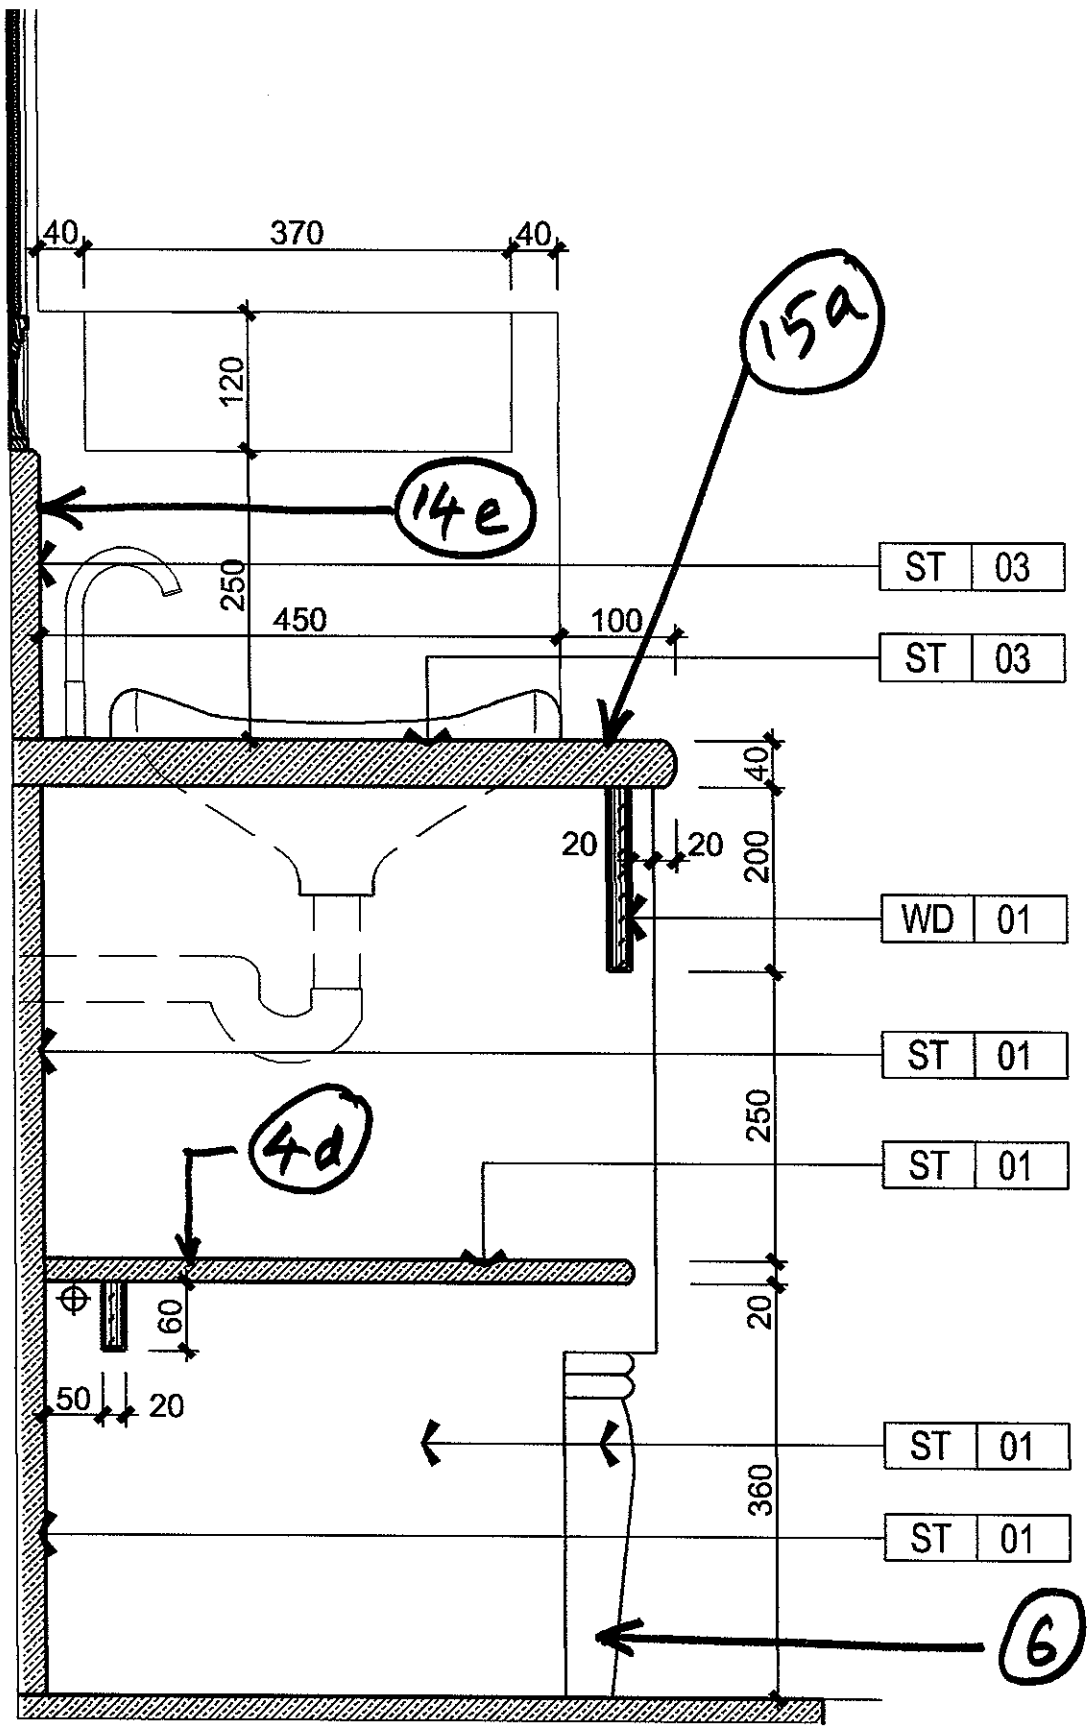

Supply of Marbles for Suites at Level 7			
Sl. No	Description	Qty	Unit
22	20mm thick Crema Marfill marble for thresholds with chamfered edges		
a	100 mm wide x 900mm long	48	Nos
b	150 mm wide x 800mm long	48	Nos
c	200 mm wide x 750mm long	192	Nos
d	200 mm wide x 900mm long	144	Nos
e	250 mm wide x 1200mm long	96	Nos
23	20mm thick Medallion, overall size 300 x 520 mm long, complete with Crema Marfill marble & Sunny marble inserts, as per the attached drawing (Refer Sketch F)	144	Nos
24	20mm thick Sunny marble floor tiles with non-slip finish		
a	300mmx600mm	120	Sqm
25	20mm thick Sunny marble wall tiles		
a	360mmx600mm	144	Sqm
26	20mm thick Sunny marble floor tiles		
a	Inserts 50 x 300 mm long	864	Nos
27	20mm thick Sunny marble border tiles		
a	100 mm wide x 600mm long	624	Rm
28	20mm thick Sunny marble slabs for table tops		
a	400mmx880mm	48	Nos
b	400mmx740mm	48	Nos
29	20mm thick Onyx- "Cappuccino" marble tiles		
a	Inserts, 50 x 1000 mm long	48	Nos
30	20mm thick Onyx - "Cappuccino" marble tiles		
a	50x50 mm inserts to walls	438	Nos

FOR GUEST ROOMS

SKETCH - A

4E SECTION @ BATH TUB
 SCALE 1:5

SKETCH-B

13A SECTION @ BASIN COUNTER
 SCALE 1:10

SKETCH-D

13B SECTION @ LOW WALL @ BASIN
SCALE 1:5

13C DETAIL @ BASIN COUNTER
SCALE 1:5

SKETCH-E

300mm x 520mm MEDALLION

ST-01 → CREMA MARPHIL

ST-02 → SUNNY MARBLE

SKETCH-F

FOR SUITES

SKETCH-G