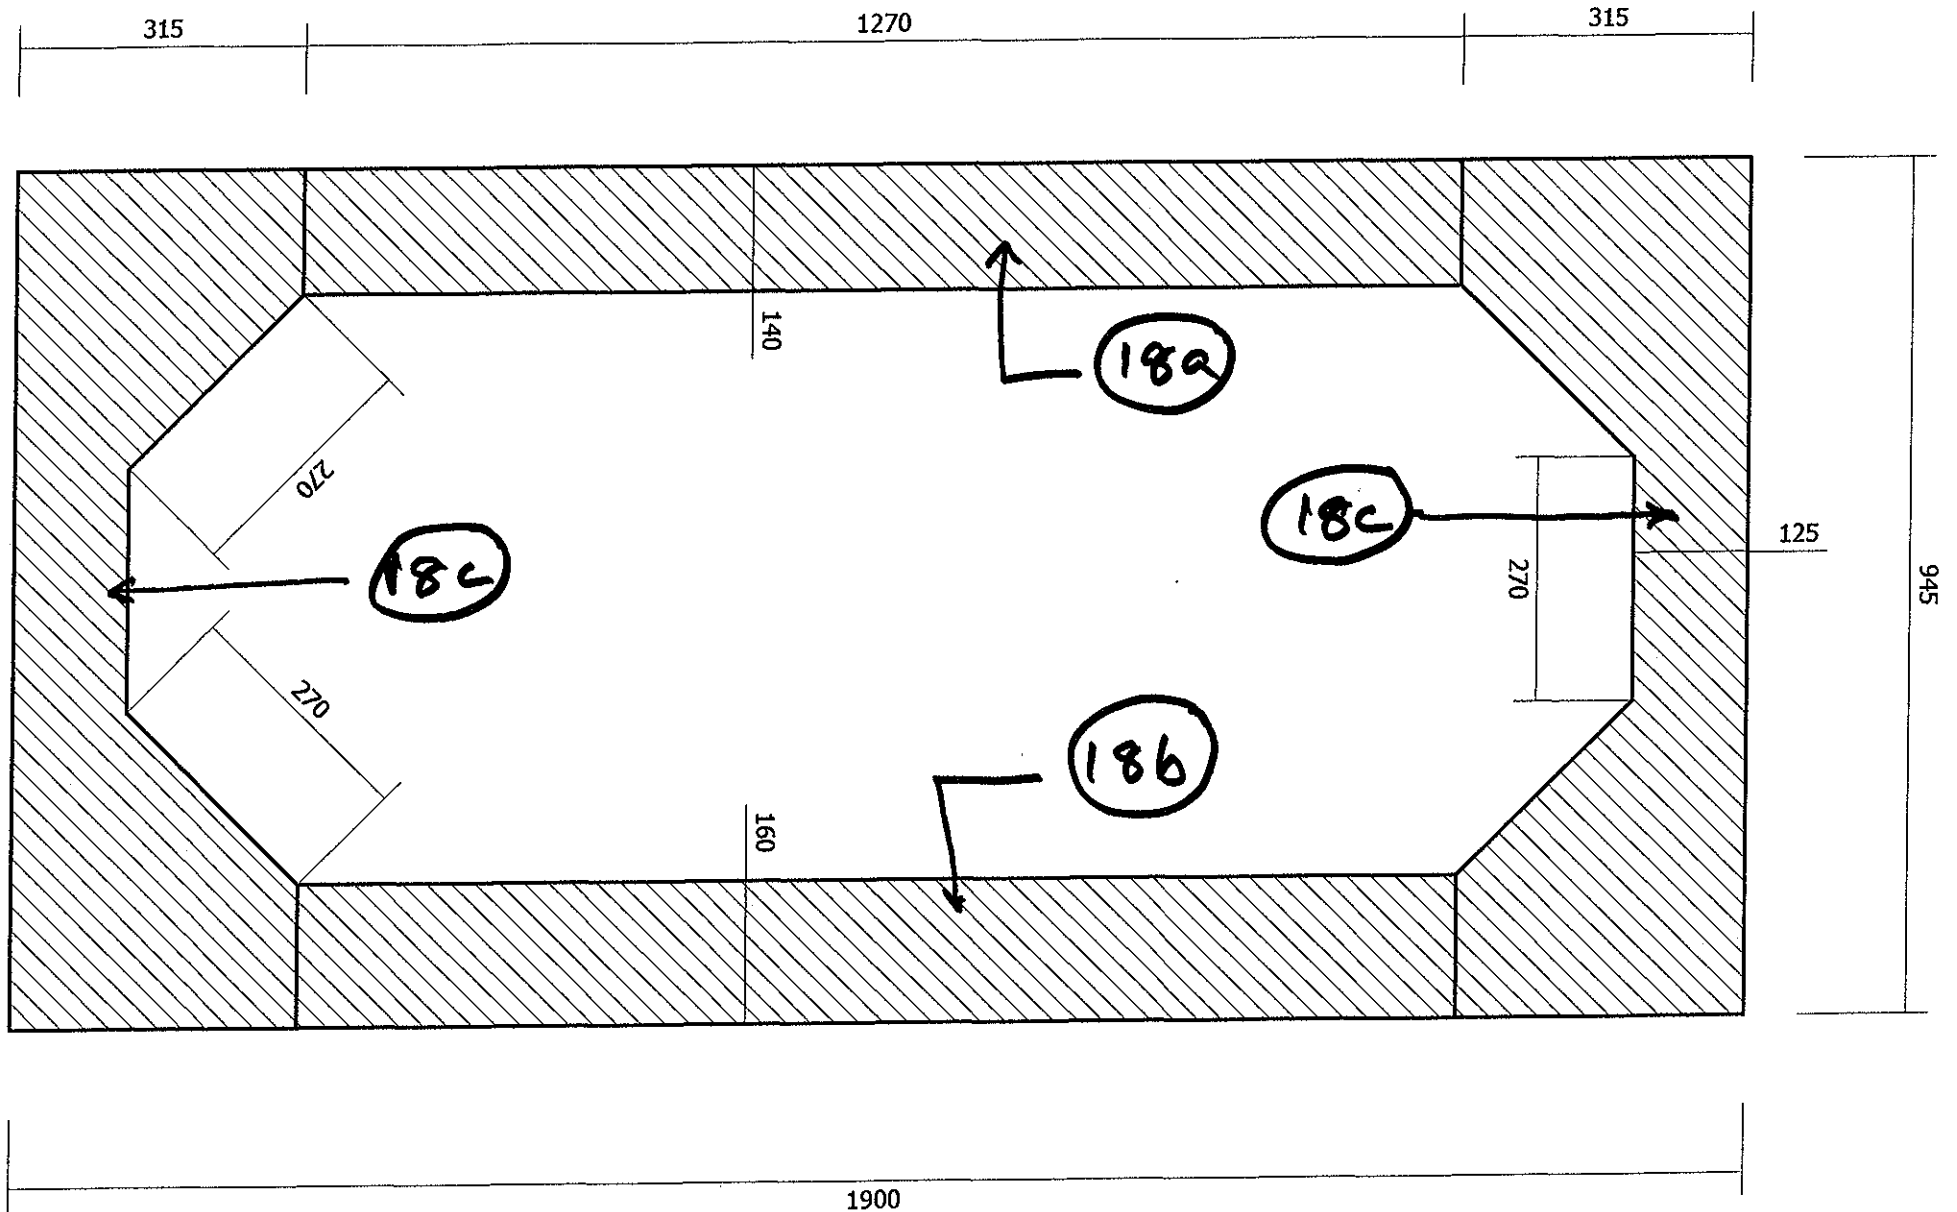

13B SECTION @ LOW WALL @ BASIN
SCALE 1:5

13C DETAIL @ BASIN COUNTER
SCALE 1:5

SKETCH-E

300mm x 520mm MEDALLION

ST-01 → CREMA MARPHIL

ST-02 → SUNNY MARBLE

SKETCH-F

FOR SUITES